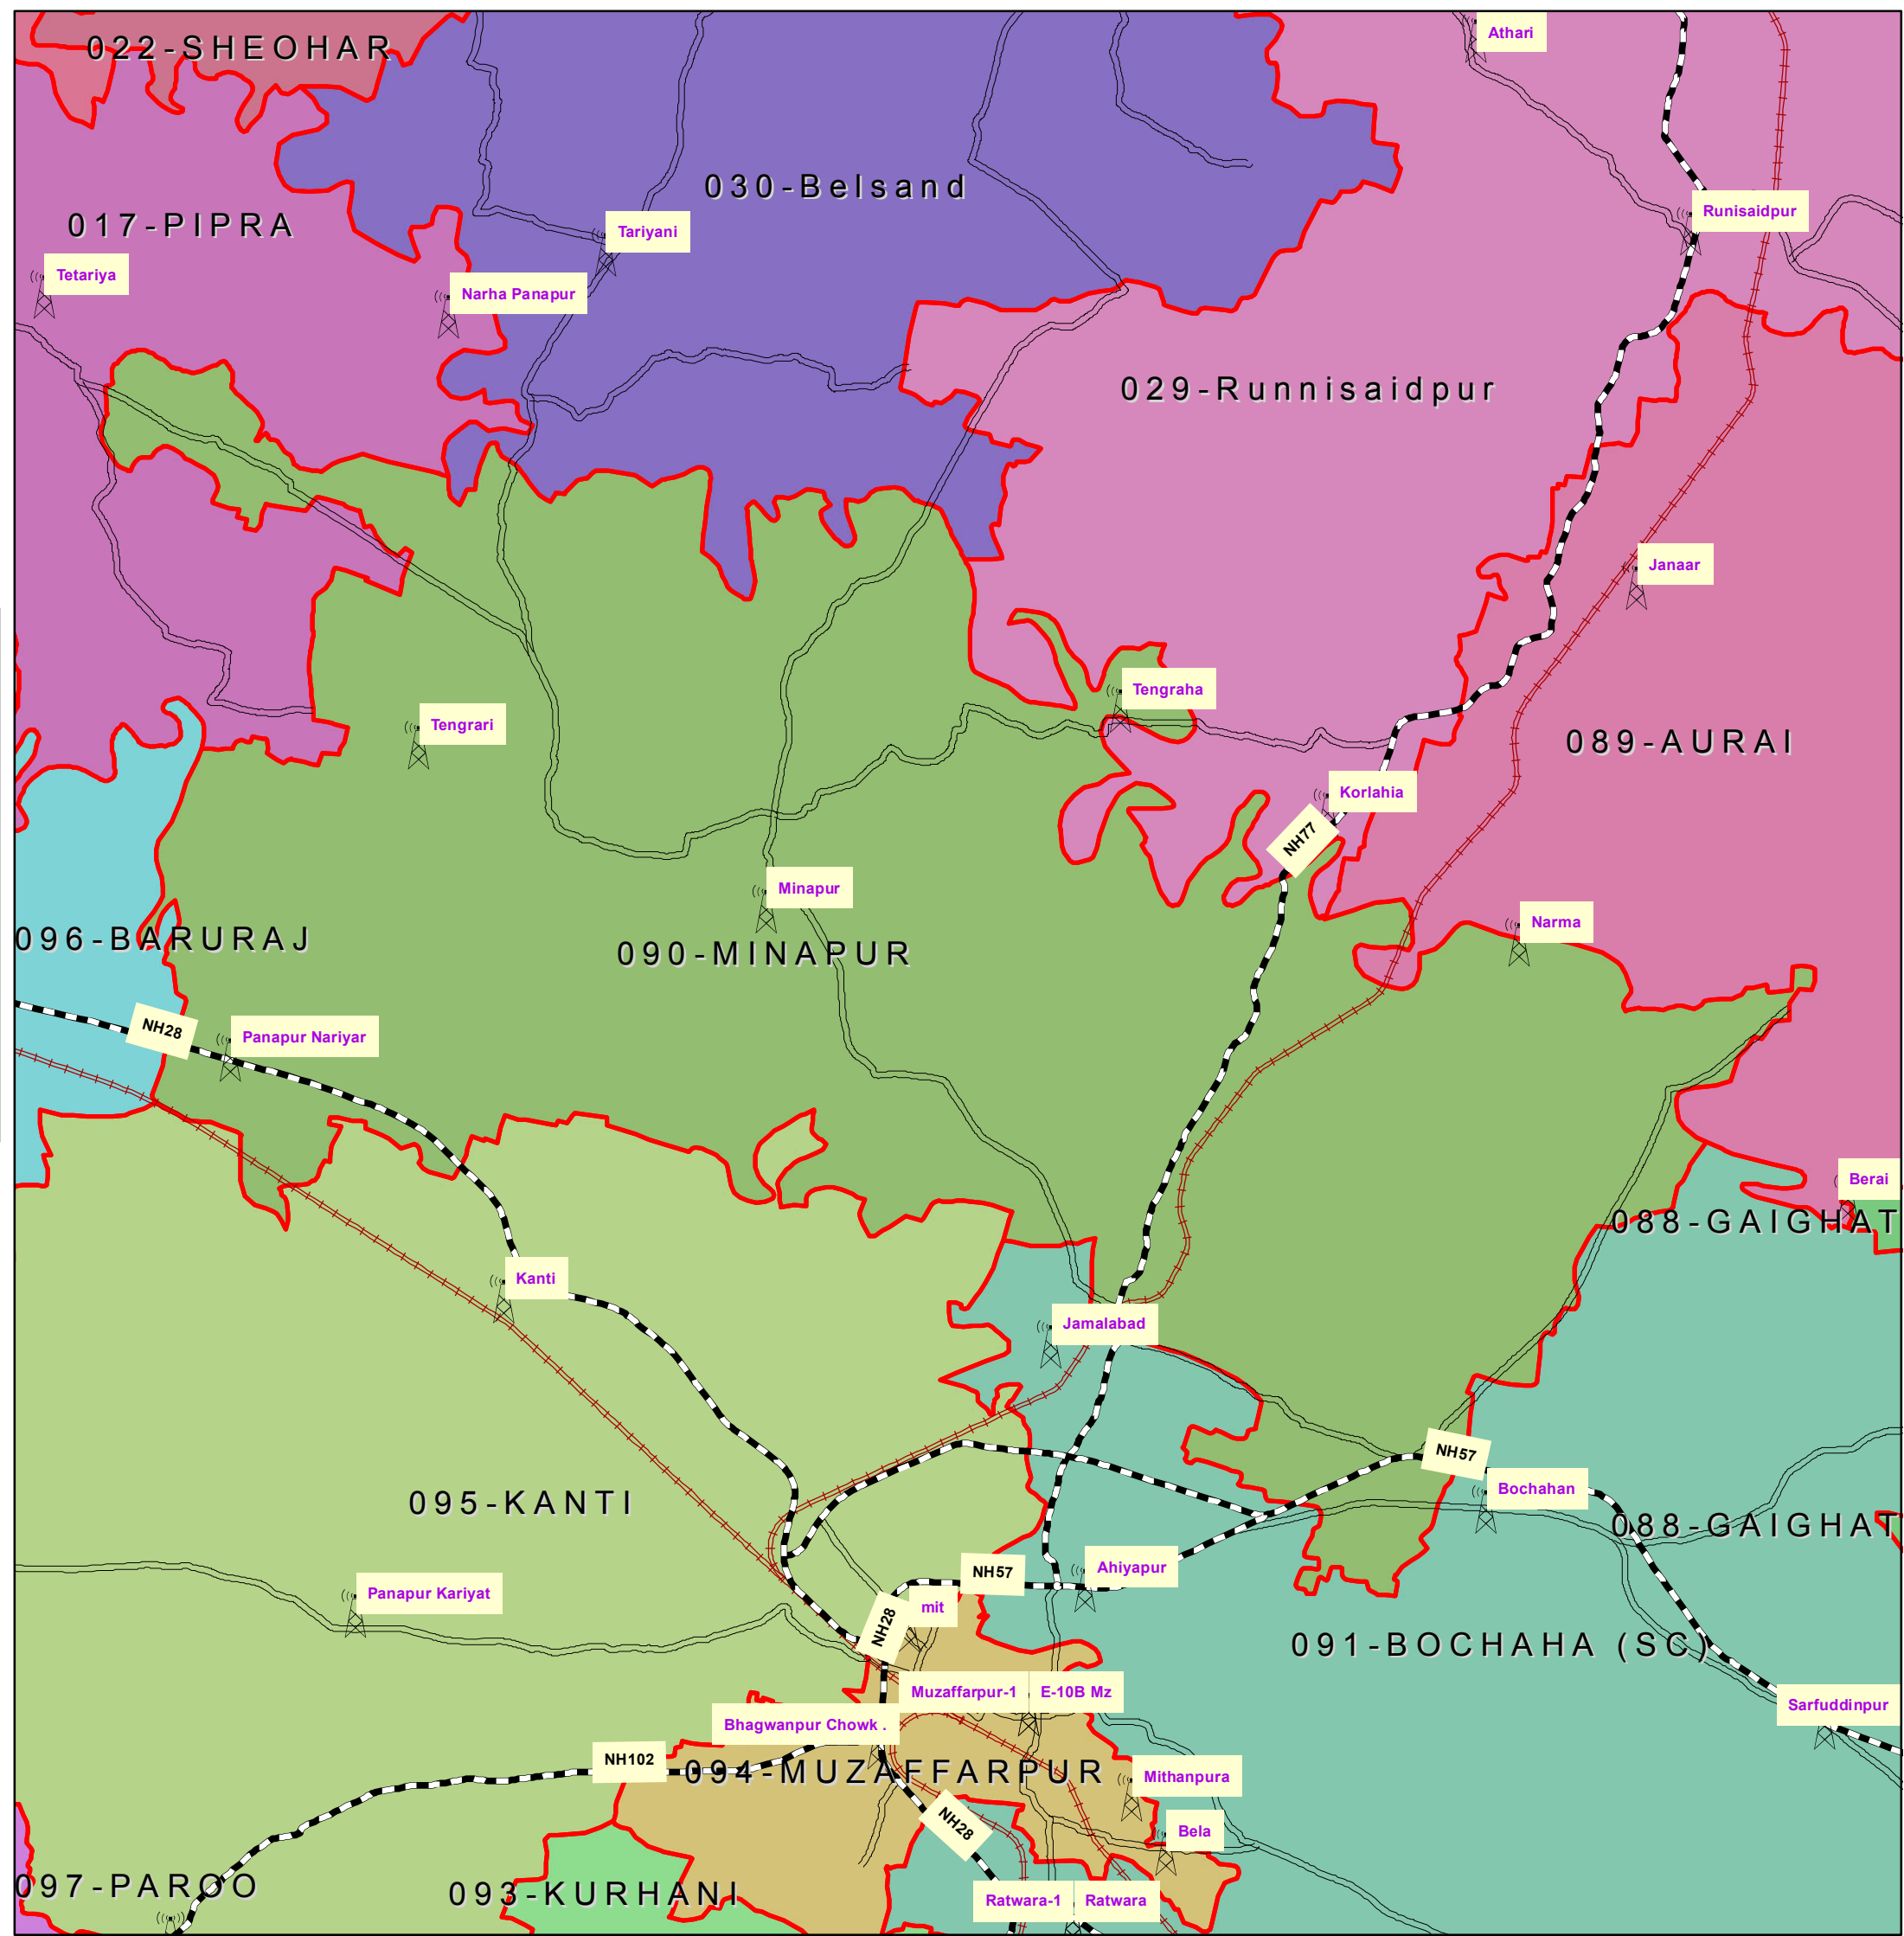

090-MINAPUR (MUZAFFARPUR)

INDEX

-  DISTRICT HEAD QUARTER
-  AIRPORT
-  TOURIST PLACE
-  BSNL EXCHANGE
-  NATIONAL HIGHWAY
-  STATE HIGHWAY
-  DISTRICT ROAD
-  RAILWAYLINE
-  ASSEMBLY BOUNDARY