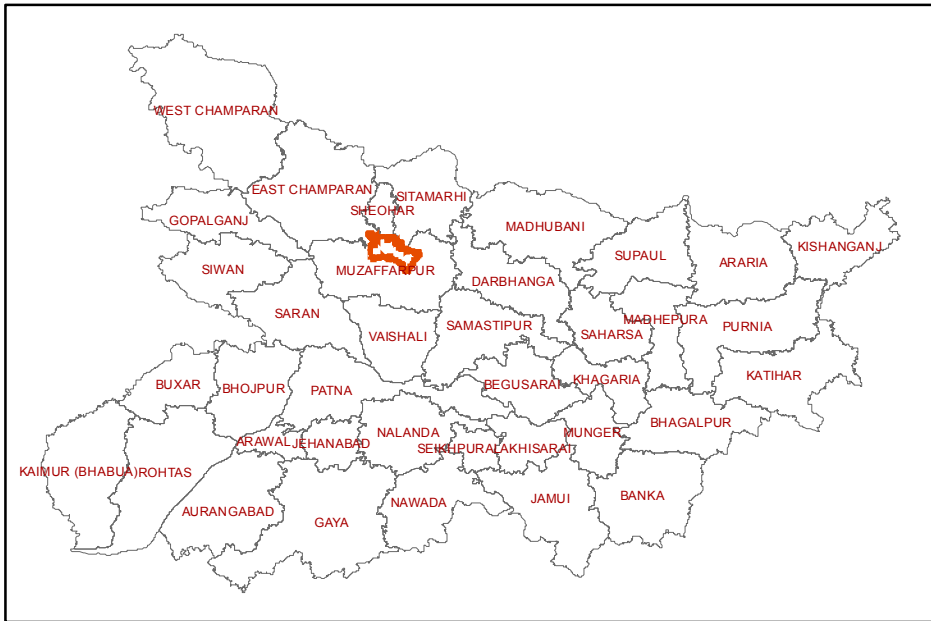

090-MINAPUR (MUZAFFARPUR)

INDEX

-  DISTRICT HEAD QUARTER
-  AIRPORT
-  TOURIST PLACE
-  BSNL EXCHANGE
-  NATIONAL HIGHWAY
-  STATE HIGHWAY
-  DISTRICT ROAD
-  RAILWAYLINE
-  ASSEMBLY BOUNDARY